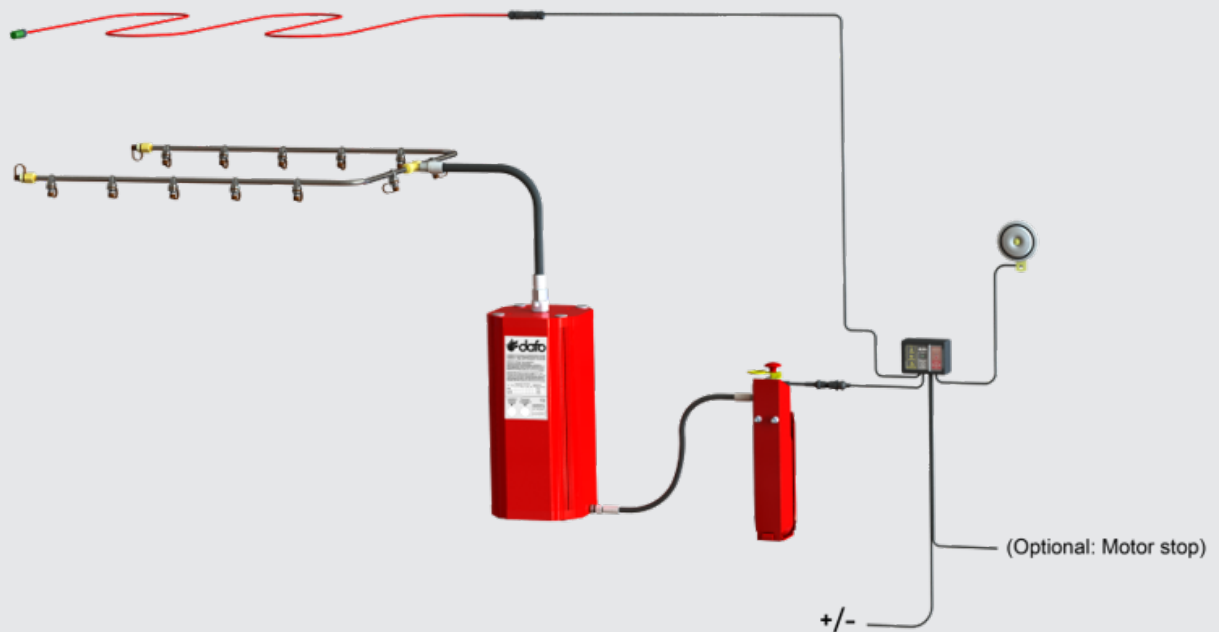

Key Advantages

Ease of Use: Configure settings directly via the keypad—fast, simple, and efficient.

Faster Installation: All-in-one design minimizes setup time.

Peace of Mind: Advanced diagnostics and built-in power backup ensure reliability when it matters most.

Durable Design: Resistant to extreme conditions, including vibration, heat, and dust.

Protect What Matters Most with DAF-100 G2

When safety is non-negotiable, the DAF-100 G2 delivers. Simplify fire suppression without compromising on performance. Contact us today to learn how the DAF-100 G2 can elevate safety for your operations.